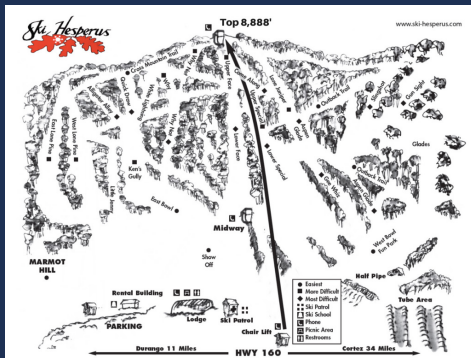

MOUNTAIN CAPITAL PARTNERS INVESTS

\$15 MILLION

IN MULTI-RESORT IMPROVEMENTS

\$15 MILLION ACROSS FIVE RESORTS

NEW AT ARIZONA SNOWBOWL!

WE'RE ADDING A QUAD LIFT

We're replacing the Hart Prairie double chairlift with a new fixed grip quad with a convenient loading conveyor.

NEW AT PAJARITO!

NEW UNLIMITED SUMMER UPLIFT

The new Uplift pass provides mountain bike riders at Pajarito and Purgatory Resort unlimited uplifts to summer fun.

NEW AT PURGATORY!

MORE SUMMER FUN

We're adding a 4,000 foot long mountain coaster.